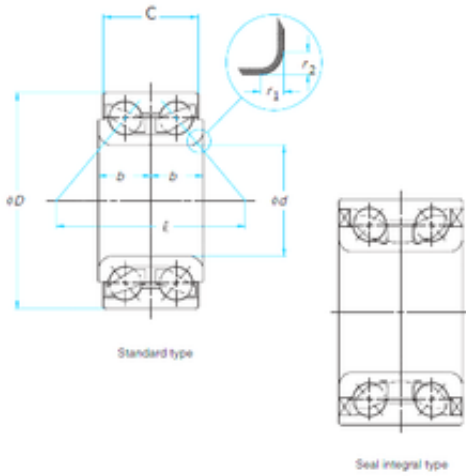

## Timken 510020 Wheel Bearing

Bearing No. 510020

Size	39x75x37 mm
Bore Diameter	39 mm
Outer Diameter	75 mm
Width	37 mm
d	39 mm
d1	41 mm
D	75 mm
B	37 mm
C	37 mm

510020 Bearing 2D drawings and 3D CAD models