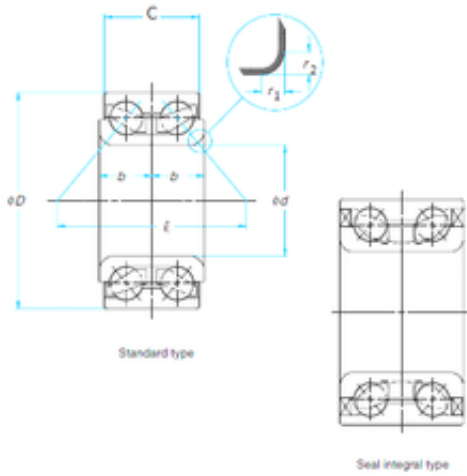

Wheel Bearing Front Timken 513024

Bearing No. 513024

Size	38x72x40 mm
Bore Diameter	38 mm
Outer Diameter	72 mm
Width	40 mm
d	38 mm
D	72 mm
B	40 mm
C	40 mm

513024 Bearing 2D drawings and 3D CAD models